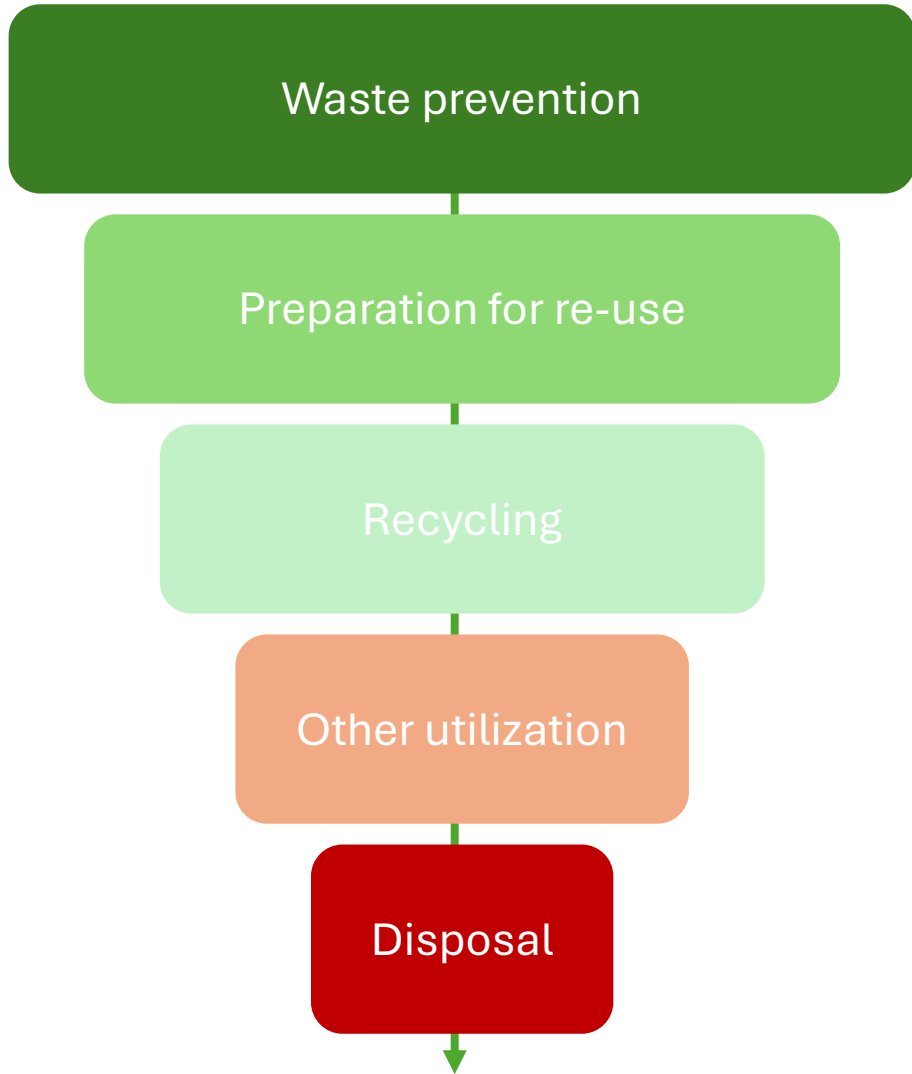

Waste hierarchy / pyramid

- Recycling Management Act KrWG
- Sequence of measures for the environmentally sound management of waste
- Source:
https://www.bmk.gv.at/themen/klima_umwelt/ablall/aws/awsgrundsaeetze.html